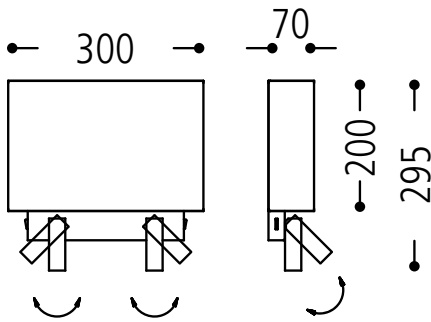

63.706.30-2025