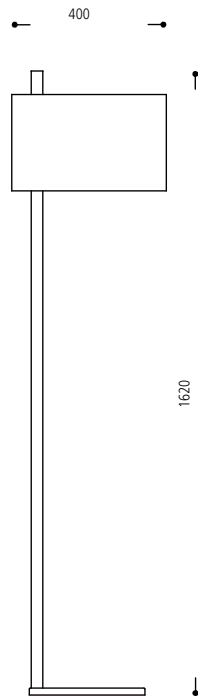

23.705.30- 2023