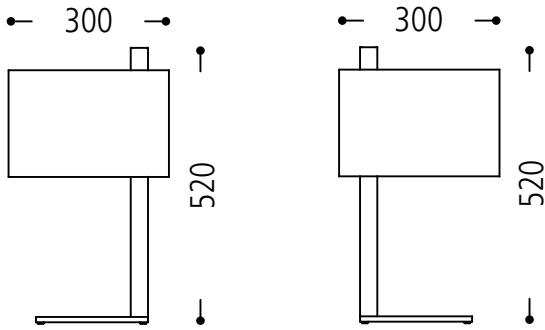

Family collection

13.705.30-2024

Schirm / shade / ABJ

135