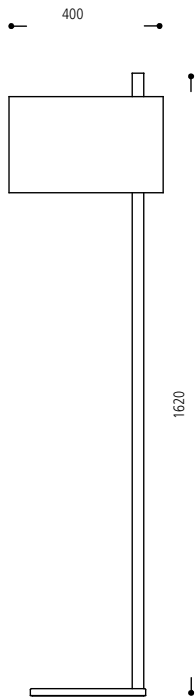

Baulmann Leuchten

23.704.30- 2023