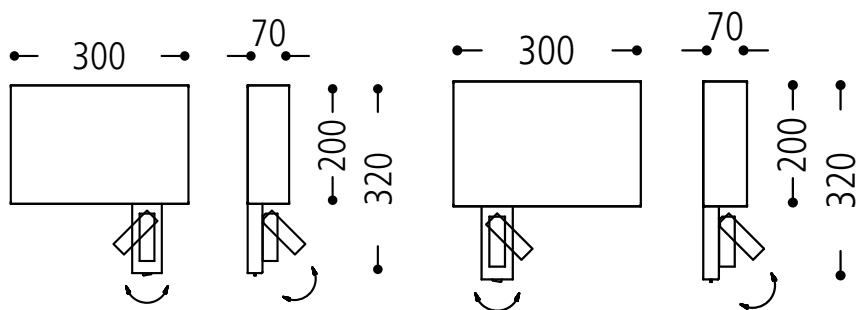

Baulmann Leuchten

Family collection

63.704.30-2026

Slimline collection of guestroom lights.
Available in left and right hand models

created for smaller guestrooms with
limited space

63.705.30-2027

This item can be fully customised in its dimension, construction, finish and colour to meet your design requirements