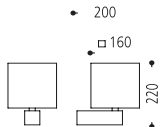

63.320.30-4131

This item can be fully customised in its dimension, construction, finish and colour to meet your design requirements

Subject to changes

FW Lighting
The Lighthouse - 37 Wadham Grove - Emersons Green - Bristol - BS16 7DX
info@fw.lighting.com www.fw.lighting.com Tel:07891 919 169