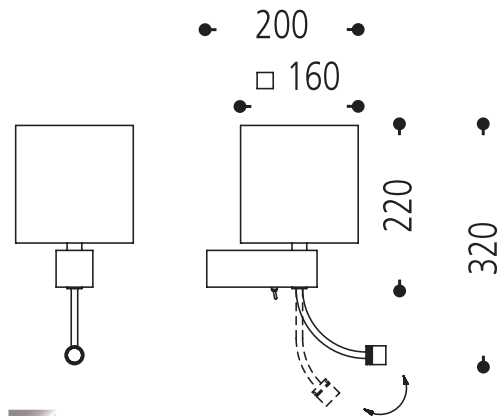

Family collection

30

E27 + LED 1 W 3.000 K SNT

Schirm / shade / ABJ

135