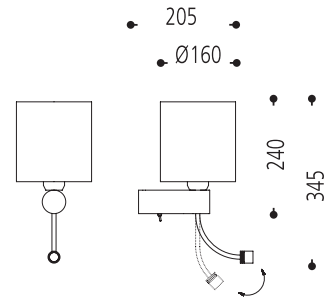

63.147.19-4038

This item can be fully customised in its dimension, construction, finish and colour to meet your design requirements

Subject to changes

FW Lighting
The Lighthouse - 37 Wadham Grove - Emersons Green - Bristol - BS16 7DX
info@fw.lighting.com www.fw.lighting.com Tel:07891 919 169