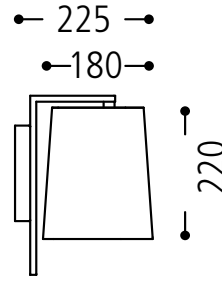

69 E27

Schirm / shade / ABJ

144