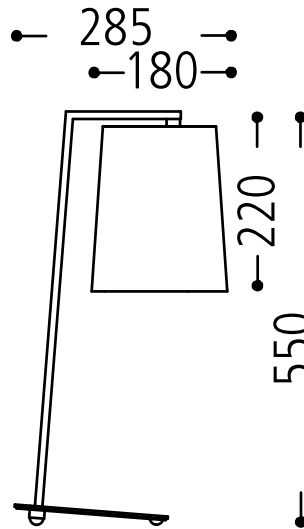

69 E27

Schirm / shade / ABJ

144

This item can be fully customised in its dimension, construction, finish and colour to meet your design requirements

Subject to changes