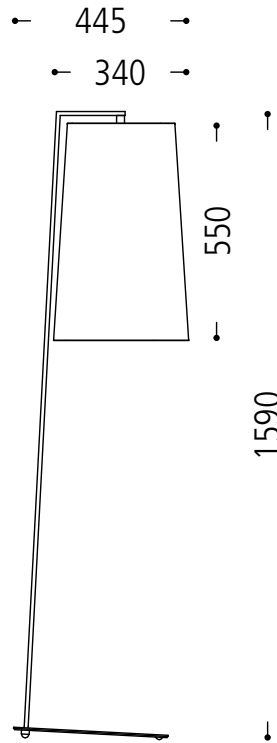

69 E27

Schirm / shade / ABJ

144

69 E27

Schirm / shade / ABJ

144

This item can be fully customised in its dimension, construction, finish and colour to meet your design requirements

Subject to changes

69

E27

Schirm / shade / ABJ

144

23.155.69-4310

This item can be fully customised in its dimension, construction, finish and colour to meet your design requirements

Subject to changes

FW Lighting