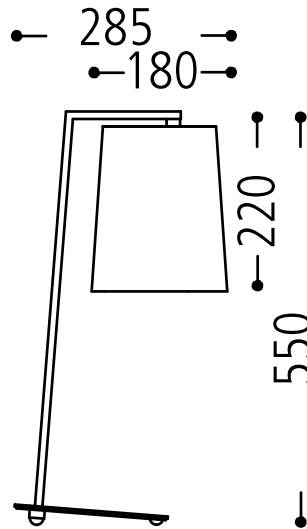

144

This item can be fully customised in its dimension, construction, finish and colour to meet your design requirements

Family collection

63.156.69-4311

13.155.69-4311

69 E27

Schirm / shade / ABJ

144