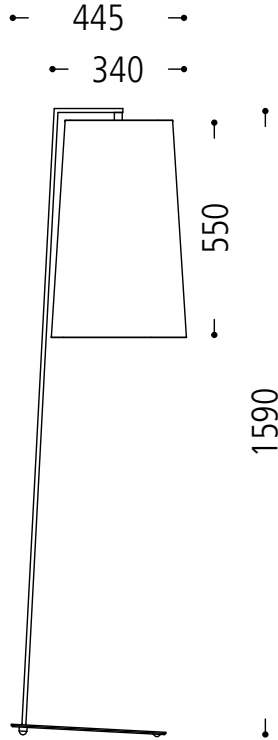

63.155.69-4311

Bedside/wall light

matt black finish

LED 1W warm white3000k

triangular shade, linen champ 144

69

E27

Schirm / shade / ABJ

144

This item can be fully customised in its dimension, construction, finish and colour to meet your design requirements

Family collection

63.156.69-4311

13.155.69-4311

69 E27

Schirm / shade / ABJ

144

**This item can be fully customised in its dimension, construction, finish and colour to meet your design requirements**

Subject to changes

69 E27

Schirm / shade / ABJ

144

**This item can be fully customised in its dimension, construction, finish and colour to meet your design requirements**