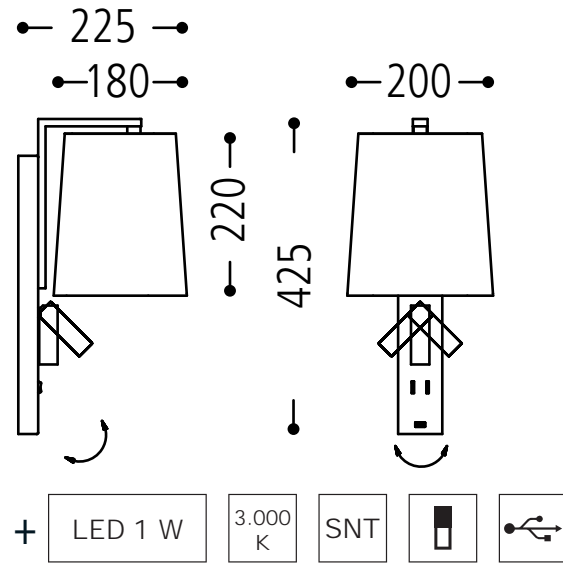

13.155.69-4311