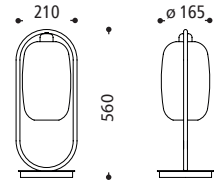

Baulmann Leuchten

family collection

14.162...*-...**

E27