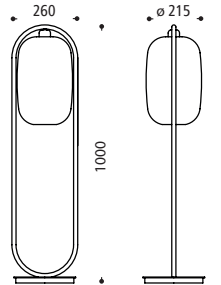

**Glass

871 Klar / clear / clair

872 Rauch / smoke / fumé

873 Amber / amber / ambré

34.162.69.872

Glass pendant light
shown: amber blown glass shade
E27 lamp holder

This item can be fully customised in its dimension, construction, finish and colour to meet your design requirements

Subject to changes

Baulmann Leuchten

family collection

14.162...*-...**

E27

24.162...*-...**

**Glas / glass / verre

874 Klar / clear / clair