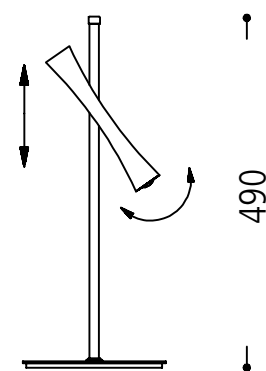

64.144...*

64.144...*
incl. 6 x 4 W LED, 2.700 Kelvin

This item can be fully customised in its dimension, construction, finish and colour to meet your design requirements

Subject to changes

This item can be fully customised in its dimension, construction, finish and colour to meet your design requirements