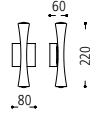

64.143...*
incl. 2 x 4 W LED, 2.700 Kelvin