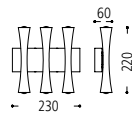

64.144...*

64.144...*
incl. 6 x 4 W LED, 2.700 Kelvin

This item can be fully customised in its dimension, construction, finish and colour to meet your design requirements

Subject to changes

This item can be fully customised in its dimension, construction, finish and colour to meet your design requirements