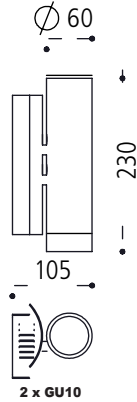

634.129.54

Contemporary pendant lamp

dark bronze finish

GU10 lamp holder (Max16 watt LED)

Custom project

This item can be fully customised in its dimension, construction, finish and colour to meet your design requirements

Subject to changes

FW Lighting

The Lighthouse - 37 Wadham Grove - Emersons Green -Bristol - BS16 7DX
info@fw.lighting.com www.fw.lighting.com Tel:07891 919 169

Family collection

24.129.01

64.129.01

Contemporary desk lamp
and wall lamp
Polished brass - black
finish Adjustable head
GU10 lamp holder (Max16
watt LED)