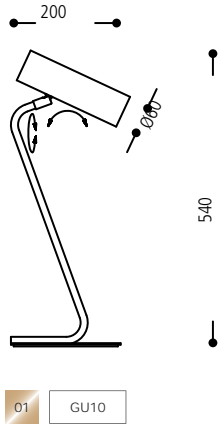

634.129.54

Contemporary pendant lamp

dark bronze finish

GU10 lamp holder (Max16 watt LED)

Custom project

This item can be fully customised in its dimension, construction, finish and colour to meet your design requirements

Subject to changes

FW Lighting

The Lighthouse - 37 Wadham Grove - Emersons Green -Bristol - BS16 7DX
info@fw.lighting.com www.fw.lighting.com Tel:07891 919 169

Family collection

24.129.01

64.129.01

Contemporary desk lamp
and wall lamp
Polished brass - black
finish Adjustable head
GU10 lamp holder (Max16
watt LED)