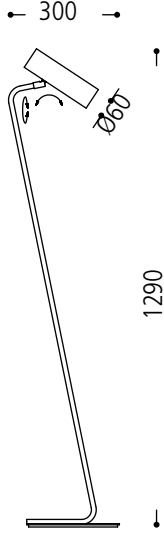

634.129.54

Contemporary pendant lamp

dark bronze finish

GU10 lamp holder (Max16 watt LED)

Custom project

This item can be fully customised in its dimension, construction, finish and colour to meet your design requirements

Subject to changes

FW Lighting

The Lighthouse - 37 Wadham Grove - Emersons Green -Bristol - BS16 7DX
info@fw.lighting.com www.fw.lighting.com Tel:07891 919 169

Family collection

24.129.01

64.129.01

Contemporary desk lamp
and wall lamp
Polished brass - black
finish Adjustable head
GU10 lamp holder (Max16
watt LED)