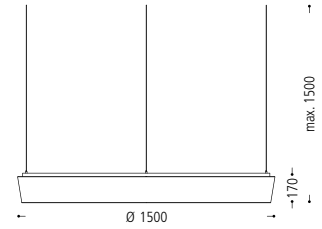

# Baulmann Leuchten

LED 32 W 3.000 K SNT

33.703.15-4233

Twin-shade design pendant light for public and breakout areas

**This item can be fully customised in its dimension, construction, finish and colour to meet your design requirements**