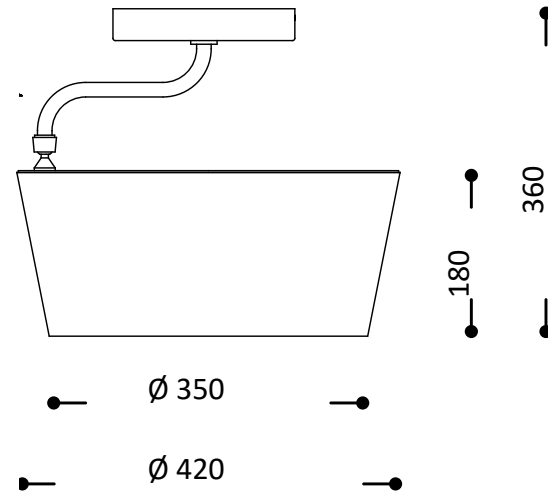

69 LED 6 W 3.000 K
Schirm / shade / ABJ

83.703.69-4229

Unique ceiling light with twin shade design

Twin shade construction uses the latest LED tape system. **No lamp holder or lamp**

No need for acrylic diffusers

ceiling plate black /arm brass dull

incl. 15 W LED, warm white

incl. LED-drive

This item can be fully customised in its dimension, construction, finish and colour to meet your design requirements