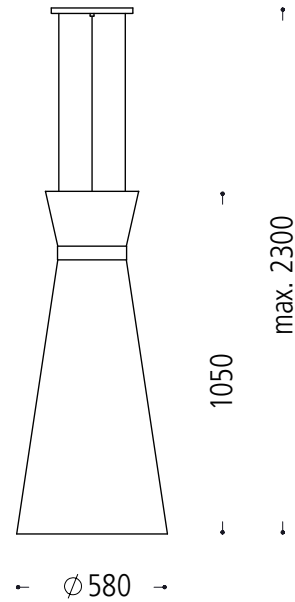

33.700.15-4277

Large public area pendant luminaire

Chintz olive / gold inside

15w LED 3000k

LED-driver included

LED 15 W 3.000 K SNT

*Farbe / finish / couleur

15 55 69

** Schirm / shade / ABJ

135 4276 139 4278
161 4277 162 4279

This item can be fully customised in its dimension, construction, finish and colour to meet your design requirements

Family collection

This item can be fully customised in its dimension, construction, finish and colour to meet your design requirements