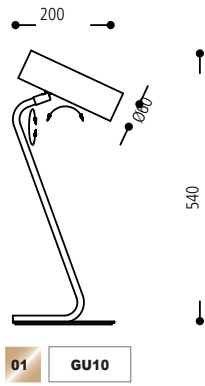

Family collection

14.129.01