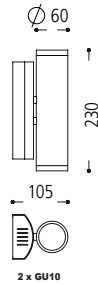

Family collection

64.129.01

finish

Contemporary desk lamp
and wall lamp
Polished brass - black
finish Adjustable head
GU10 lamp holder (Max16 watt LED)

This item can be fully customised in its dimension, construction, finish and colour to meet your design requirements

Subject to changes