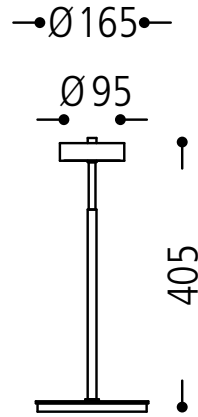

14.108.69

69 LED 6 W SNT

This item can be fully customised in its dimension, construction, finish and colour to meet your design requirements

Subject to changes