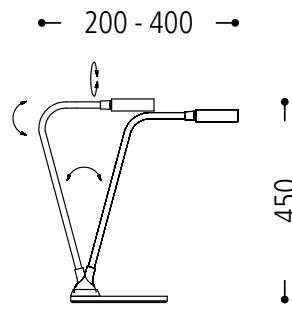

14.106...*

*Farbe / finish / couleur