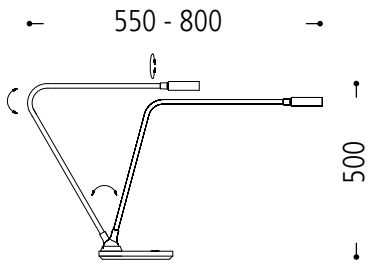

Family collection

14.107...*