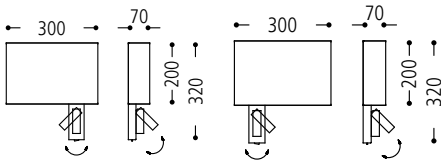

Family collection

63.704.30-2026   63.705.30-2027

LED 9 W + LED 1 W