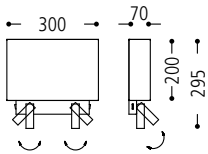

63.706.30-2025

LED 9 W + 2 x LED 1 W