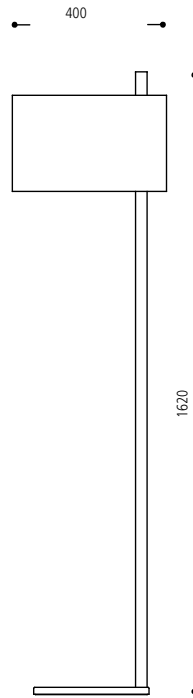

23.705.30-2023

Slim-lite floor lamp  
hand version  
black / nickel polished  
incl. 12 W LED, warm white incl. LED-driver

shade 2023: Chintz off-white 135 400 x 250 x 100 mm  
total height ca. 1.620

23.704.30- 2023

Left hand

23.705.30- 2023

Right hand

right

**This item can be fully customised in its dimension, construction, finish and colour to meet your design requirements**

Subject to changes

FW Lighting  
The Lighthouse - 37 Wadham Grove - Emersons Green -Bristol - BS16 7DX  
info@fw.lighting.com www.fw.lighting.com Tel:07891 919 169