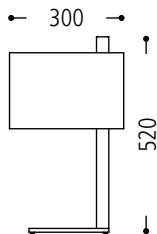

23.705.30-2023

Slim-lite floor lamp  
hand version  
black / nickel polished  
incl. 12 W LED, warm white incl. LED-driver

shade 2023: Chintz off-white 135 400 x 250 x 100 mm  
total height ca. 1.620

23.704.30- 2023

## Family collection

**63.704.30-2026    63.705.30-2027**

LED 9 W + LED 1 W 

**63.706.30-2025**

LED 9 W + 2 x LED 1 W 

**13.705.30-2024**

**13.704.30-2024**

Schirm / shade / ABJ