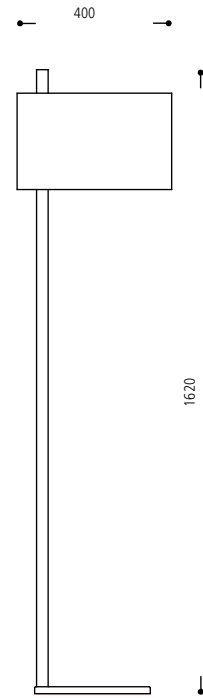

23.705.30-2023

Slim-lite floor lamp  
hand version  
black / nickel polished  
incl. 12 W LED, warm white incl. LED-driver

shade 2023: Chintz off-white 135 400 x 250 x 100 mm  
total height ca. 1.620

23.704.30- 2023

Left hand

23.705.30- 2023

Right hand

right

**This item can be fully customised in its dimension, construction, finish and colour to meet your design requirements**

Subject to changes

FW Lighting  
The Lighthouse - 37 Wadham Grove - Emersons Green -Bristol - BS16 7DX  
info@fw.lighting.com www.fw.lighting.com Tel:07891 919 169

## Family collection

**63.704.30-2026    63.705.30-2027**

LED 9 W + LED 1 W 

**63.706.30-2025**

LED 9 W + 2 x LED 1 W 

**13.705.30-2024**

**13.704.30-2024**

Schirm / shade / ABJ