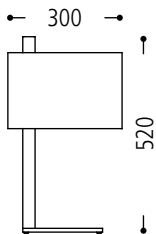

23.705.30-2023

Slim-lite floor lamp  
hand version  
black / nickel polished  
incl. 12 W LED, warm white incl. LED-driver

shade 2023: Chintz off-white 135 400 x 250 x 100 mm  
total height ca. 1.620

23.704.30- 2023

## Family collection

**63.704.30-2026    63.705.30-2027**

LED 9 W + LED 1 W 

**63.706.30-2025**

LED 9 W + 2 x LED 1 W 

**13.705.30-2024**

**13.704.30-2024**

Schirm / shade / ABJ