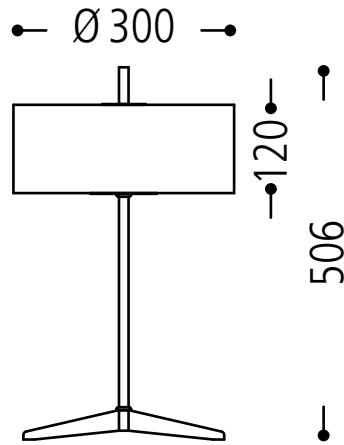

69 3 x E27

Schirm / shade / ABJ

144

23.327.69-4045

Retro floor lamp taken from original Baulmann 1964/65 collection

black-chrome effect  
for 3 x E14 light source

shade:  
linen champ. 144

This item can be fully customised in its dimension, construction, finish and colour to meet your design requirements

## Family collection

69

3 x E14

Schirm / shade / ABJ

144

69

LED 10 W

3.000  
K