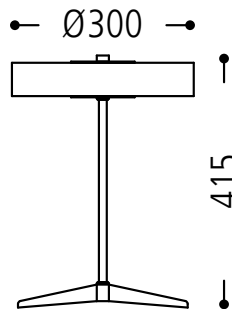

## Family collection

69

3 x E14

Schirm / shade / ABJ

144

69

LED 10 W

3.000  
K