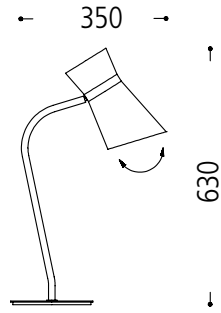

Family collection

GX53
LED 5 W

*Farbe / finish / couleur

03 69

** Schirm / shade / ABJ

139 4208 135 4207