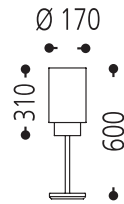

Family collection

This item can be fully customised in its dimension, construction, finish and colour to meet your design requirements

Subject to changes