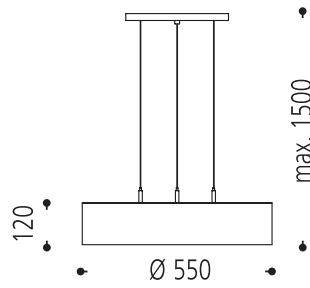

Family collection

This item can be fully customised in its dimension, construction, finish and colour to meet your design requirements

Subject to changes