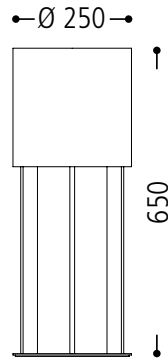

Family collection

This item can be fully customised in its dimension, construction, finish and colour to meet your design requirements

Subject to changes

FW Lighting
The Lighthouse - 37 Wadham Grove - Emersons Green -Bristol - BS1 6 7DX
info@fw.lighting.com www.fw.lighting.com Tel:07891 919 169