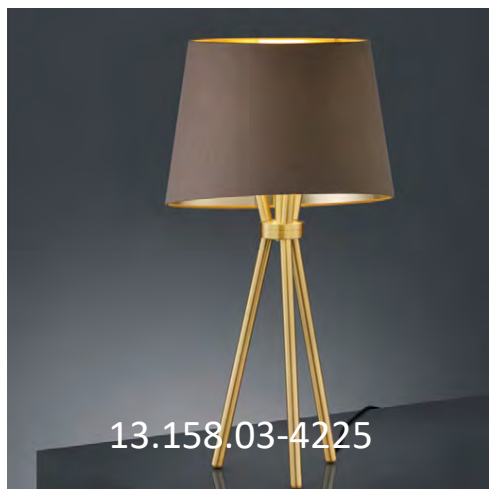

*Farbe / finish / couleur

E27

- 03
- 30
- 33

** Schirm / shade / ABJ

- 135 4001
- 139 4043

23.158.30.4001

Tripod floor luminaire

Nickel finish

shade white chintz

This item can be fully customised in its dimension, construction, finish and colour to meet your design requirements

Subject to changes

family collection

This item can be fully customised in its dimension, construction, finish and colour to meet your design requirements