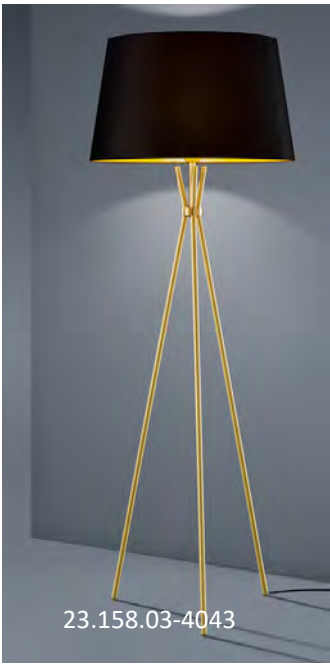

E27

\* Farbe / finish / couleur

Schirm / shade / ABJ

23.158.03-4224

Tripod floor luminaire

Satin brass finish Angled shade

taupe and gold

**This item can be fully customised in its dimension, construction, finish and colour to meet your design requirements**

family collection

**This item can be fully customised in its dimension, construction, finish and colour to meet your design requirements**

Subject to changes

FW Lighting  
The Lighthouse - 37 Wadham Grove - Emersons Green - Bristol - BS16 7DX  
info@fw.lighting.com www.fw.lighting.com Tel:07891 919 169