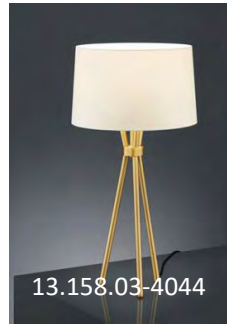

family collection

This item can be fully customised in its dimension, construction, finish and colour to meet your design requirements

Subject to changes

FW Lighting
The Lighthouse - 37 Wadham Grove - Emersons Green - Bristol - BS16 7DX
info@fw.lighting.com www.fw.lighting.com Tel:07891 919 169