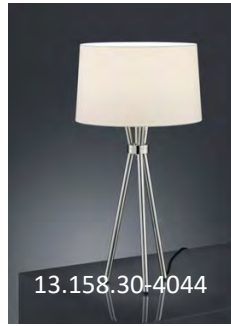

family collection

This item can be fully customised in its dimension, construction, finish and colour to meet your design requirements

Subject to changes

FW Lighting
The Lighthouse - 37 Wadham Grove - Emersons Green - Bristol - BS16 7DX
info@fw.lighting.com www.fw.lighting.com Tel:07891 919 169