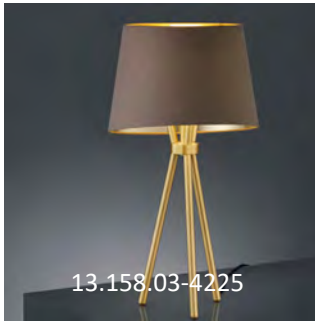

E27

\* Farbe / finish / couleur

Schirm / shade / ABJ

23.158.03-4224

Tripod floor luminaire

Satin brass finish Angled shade

taupe and gold

**This item can be fully customised in its dimension, construction, finish and colour to meet your design requirements**

family collection

**This item can be fully customised in its dimension, construction, finish and colour to meet your design requirements**

Subject to changes

FW Lighting  
The Lighthouse - 37 Wadham Grove - Emersons Green - Bristol - BS16 7DX  
info@fw.lighting.com www.fw.lighting.com Tel:07891 919 169