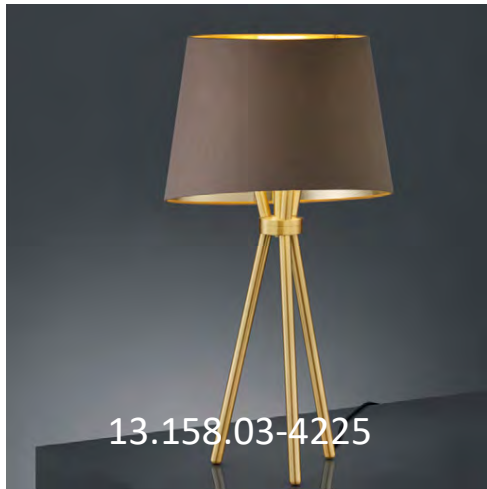

*Farbe / finish / couleur

E27

** Schirm / shade / ABJ

23.158.03-4043

Tripod floor luminaire

Satin brass finish

shade black and gold

This item can be fully customised in its dimension, construction, finish and colour to meet your design requirements

family collection

This item can be fully customised in its dimension, construction, finish and colour to meet your design requirements

Subject to changes

FW Lighting
The Lighthouse - 37 Wadham Grove - Emersons Green - Bristol - BS1 6 7DX
info@fw.lighting.com www.fw.lighting.com Tel:07891 919 169