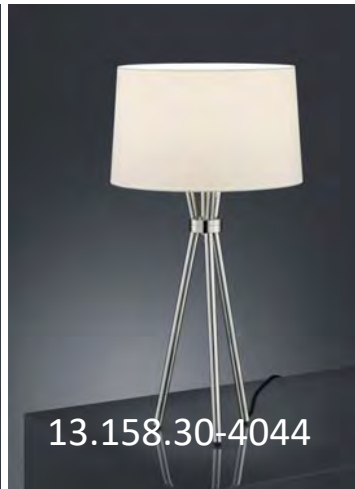

family collection

This item can be fully customised in its dimension, construction, finish and colour to meet your design requirements

Subject to changes

FW Lighting
The Lighthouse - 37 Wadham Grove - Emersons Green - Bristol - BS1 6 7DX
info@fw.lighting.com www.fw.lighting.com Tel:07891 919 169