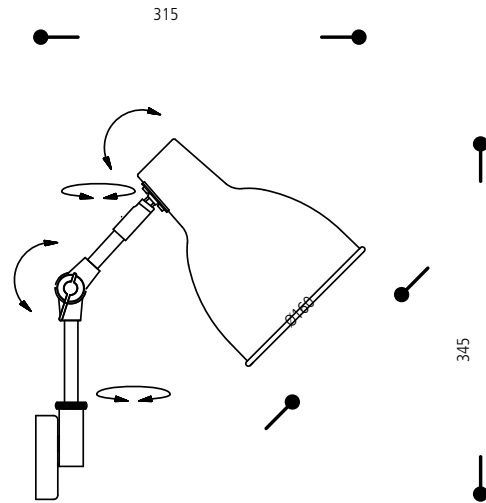

Family collection

64.244.55

This item can be fully customised in its dimension, construction, finish and colour to meet your design requirements

Subject to changes

FW Lighting
The Lighthouse - 37 Wadham Grove - Emersons Green - Bristol - BS1 6 7DX
info@fw.lighting.com   www.fw.lighting.com   Tel:07891 919 169