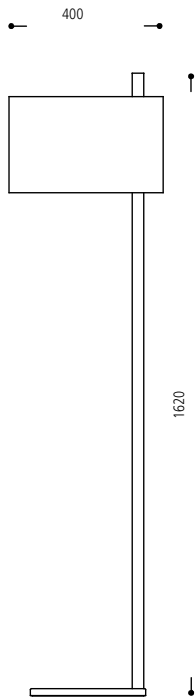

Baulmann Leuchten

23.704.30- 2023