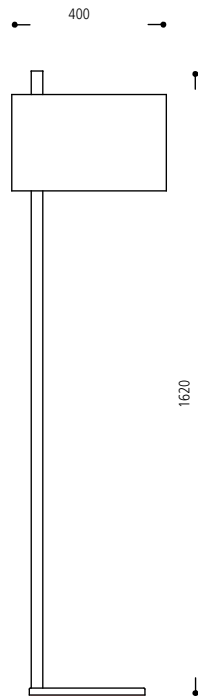

23.705.30- 2023