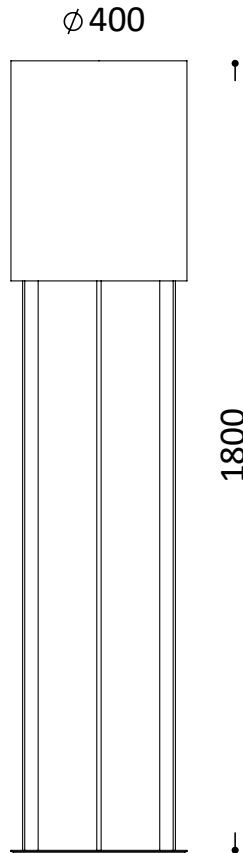

Contemporary desk lamp design by Zürich based designer

Iria Degen

Bronze finish((shown)

1 x E27 for ESL bulb total height ea. 1.800 mm

Fully customizable from 10pcs

shade 4049:

chintz off-white 135 diameter ea. 400 mm height ea. 500 mm

E27

*Farbe / finish / couleur

23.160.54-4049

Contemporary floor lamp design by Zürich based designer **Iria Degen**

Bronze finish (shown)

1 x E27 for ESL bulb total height ea. 1.800 mm

Fully customizable from 10pcs

shade 4049:

chintz off-white 135 diameter ea. 400 mm height ea. 500 mm

This item can be fully customised in its dimension, construction, finish and colour to meet your design requirements

This item can be fully customised in its dimension, construction, finish and colour to meet your design requirements