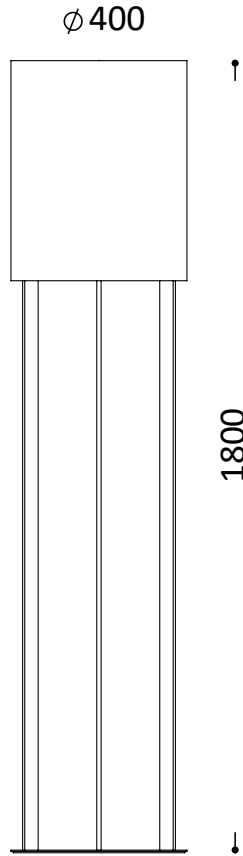

13.160.33-4050

**This item can be fully customised in its dimension, construction, finish and colour to meet your design requirements**

Subject to changes

FW Lighting  
The Lighthouse - 37 Wadham Grove - Emersons Green - Bristol - BS1 6 7DX  
info@fw.lighting.com www.fw.lighting.com Tel:07891 919 169

E27

\*Farbe / finish / couleur

23.160.54-4049

Contemporary floor lamp design by Zürich based designer **Iria Degen**

Bronze finish (shown)

1 x E27 for ESL bulb total height ea. 1.800 mm

Fully customizable from 10pcs

shade 4049:

chintz off-white 135 diameter ea. 400 mm height ea. 500 mm

**This item can be fully customised in its dimension, construction, finish and colour to meet your design requirements**

**This item can be fully customised in its dimension, construction, finish and colour to meet your design requirements**