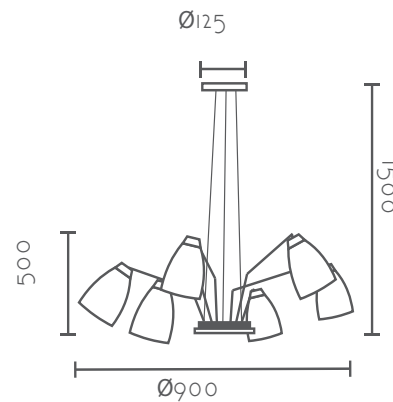

PIE DE SALÓN
FLOOR LAMP

Ref:	Color:
ML2224-WH	 Blanco / White
ML2224-BK	 Negro / Black
Bombilla/Bulb	1xE27 max 60W no incl.
Material	Metal + Madera / Metal + Wood
Cable/Wire	Negro / Black
Medidas/Dimensions	540x170x1490 mm
EEL	A++ a B

Family collection

LÁMPARA COLGANTE PENDANT LAMP

Ref:	Color:
MD2226-WH	Blanco / White
MD2226-BK	Negro / Black
Bombilla/Bulb	1xE27 max 60W no incl.
Material	Metal + Madera / Metal + Wood
Medidas/Dimensions	Ø140x180x1000 mm
Cable/Wire	Transparente / Clear
EEL	A++ a B

APLIQUE PARED WALL LAMP

Ref:	Color:
MB2223-WH	Blanco / White
MB2223-BK	Negro / Black
Bombilla/Bulb	1xE27 max 60W no incl.
Material	Metal + Madera / Metal + Wood
Cable/Wire	Negro / Black
Medidas/Dimensions	260x120x250 mm
EEL	A++ a B

Subject to changes

Family collection

LÁMPARA COLGANTE
PENDANT LAMP

Ref:	Color:
MD2227-WH	 Blanco / White
Cable/Wire	Blanco / White
MD2227-BK	 Negro / Black
Cable/Wire	Negro / Black
Bombilla/Bulb	6xE27 max 60W no incl.
Material	Metal + Madera / Metal + Wood
Medidas/Dimensions	Ø900x500x1500 mm
EEl	A++ a B