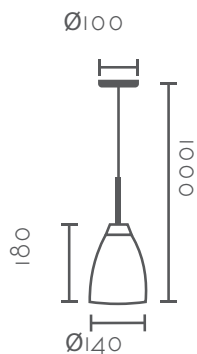

PIE DE SALÓN
FLOOR LAMP

Ref:	Color:
ML2224-WH	 Blanco / White
ML2224-BK	 Negro / Black
Bombilla/Bulb	1xE27 max 60W no incl.
Material	Metal + Madera / Metal + Wood
Cable/Wire	Negro / Black
Medidas/Dimensions	540x170x1490 mm
EEL	A++ a B

Family collection

LÁMPARA COLGANTE PENDANT LAMP

Ref:	Color:
MD2226-WH	Blanco / White
MD2226-BK	Negro / Black
Bombilla/Bulb	1xE27 max 60W no incl.
Material	Metal + Madera / Metal + Wood
Medidas/Dimensions	Ø140x180x1000 mm
Cable/Wire	Transparente / Clear
EEL	A++ a B

APLIQUE PARED WALL LAMP

Ref:	Color:
MB2223-WH	Blanco / White
MB2223-BK	Negro / Black
Bombilla/Bulb	1xE27 max 60W no incl.
Material	Metal + Madera / Metal + Wood
Cable/Wire	Negro / Black
Medidas/Dimensions	260x120x250 mm
EEL	A++ a B

Subject to changes

Family collection

LÁMPARA COLGANTE
PENDANT LAMP

Ref:	Color:
MD2227-WH	 Blanco / White
Cable/Wire	Blanco / White
MD2227-BK	 Negro / Black
Cable/Wire	Negro / Black
Bombilla/Bulb	6xE27 max 60W no incl.
Material	Metal + Madera / Metal + Wood
Medidas/Dimensions	Ø900x500x1500 mm
EEl	A++ a B