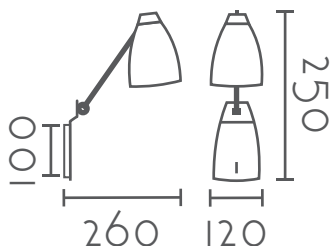

PIE DE SALÓN
FLOOR LAMP

Ref:	Color:
ML2224-WH	 Blanco / White
ML2224-BK	 Negro / Black
Bombilla/Bulb	1xE27 max 60W no incl.
Material	Metal + Madera / Metal + Wood
Cable/Wire	Negro / Black
Medidas/Dimensions	540x170x1490 mm
EEL	A++ a B

Family collection

LÁMPARA COLGANTE PENDANT LAMP

Ref:	Color:
MD2226-WH	Blanco / White
MD2226-BK	Negro / Black
Bombilla/Bulb	1xE27 max 60W no incl.
Material	Metal + Madera / Metal + Wood
Medidas/Dimensions	Ø140x180x1000 mm
Cable/Wire	Transparente / Clear
EEL	A++ a B

APLIQUE PARED WALL LAMP

Ref:	Color:
MB2223-WH	Blanco / White
MB2223-BK	Negro / Black
Bombilla/Bulb	1xE27 max 60W no incl.
Material	Metal + Madera / Metal + Wood
Cable/Wire	Negro / Black
Medidas/Dimensions	260x120x250 mm
EEL	A++ a B

Subject to changes

Family collection

LÁMPARA COLGANTE
PENDANT LAMP

Ref:	Color:
MD2227-WH	 Blanco / White
Cable/Wire	Blanco / White
MD2227-BK	 Negro / Black
Cable/Wire	Negro / Black
Bombilla/Bulb	6xE27 max 60W no incl.
Material	Metal + Madera / Metal + Wood
Medidas/Dimensions	Ø900x500x1500 mm
EEl	A++ a B