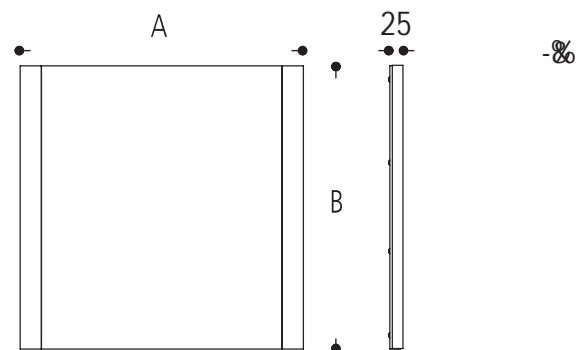

65.618.00 A 600 B 900

2 x G5
21 W

65.620.00 A 800 B 800

2 x G5
24 W

65.622.00 A 800 B 1.000

2 x G5
21 W

65.625.00 A 1.000 B 800

2 x G5
24 W

65.721.00 A 800 B 800

LED 25 W

65.726.00 A 1.000 B 800

LED 30 W

EVG IP 44

This item can be fully customised in its dimension, construction, finish and colour to meet your design requirements

This item can be fully customised in its dimension, construction, finish and colour to meet your design requirements