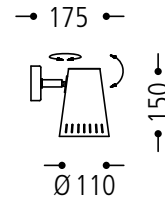

**GX53**  
**LED 5 W**

\*Farbe / finish / couleur

35

39

**65.625.39**

wall / bedside lamp Original design from  
1964/65

creme high-gloss finish  
chrome arm and hinge

GX53 lamp holder to suit LED bulb 5W

total length: 330 mm

suitable light bulb: 79.200.05 LED 5W warmwhite

Additional family lines

**64.234...\***

**14.234...\***

Subject to changes