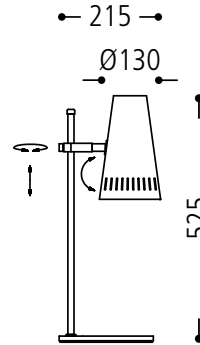

**GX53**  
**LED 5 W**

\*Farbe / finish / couleur

35

39

**65.625.39**

wall / bedside lamp Original design from  
1964/65

creme high-gloss finish  
chrome arm and hinge

GX53 lamp holder to suit LED bulb 5W

total length: 330 mm

suitable light bulb: 79.200.05 LED 5W warmwhite

Additional family lines

**64.234...\***

**14.234...\***

Subject to changes